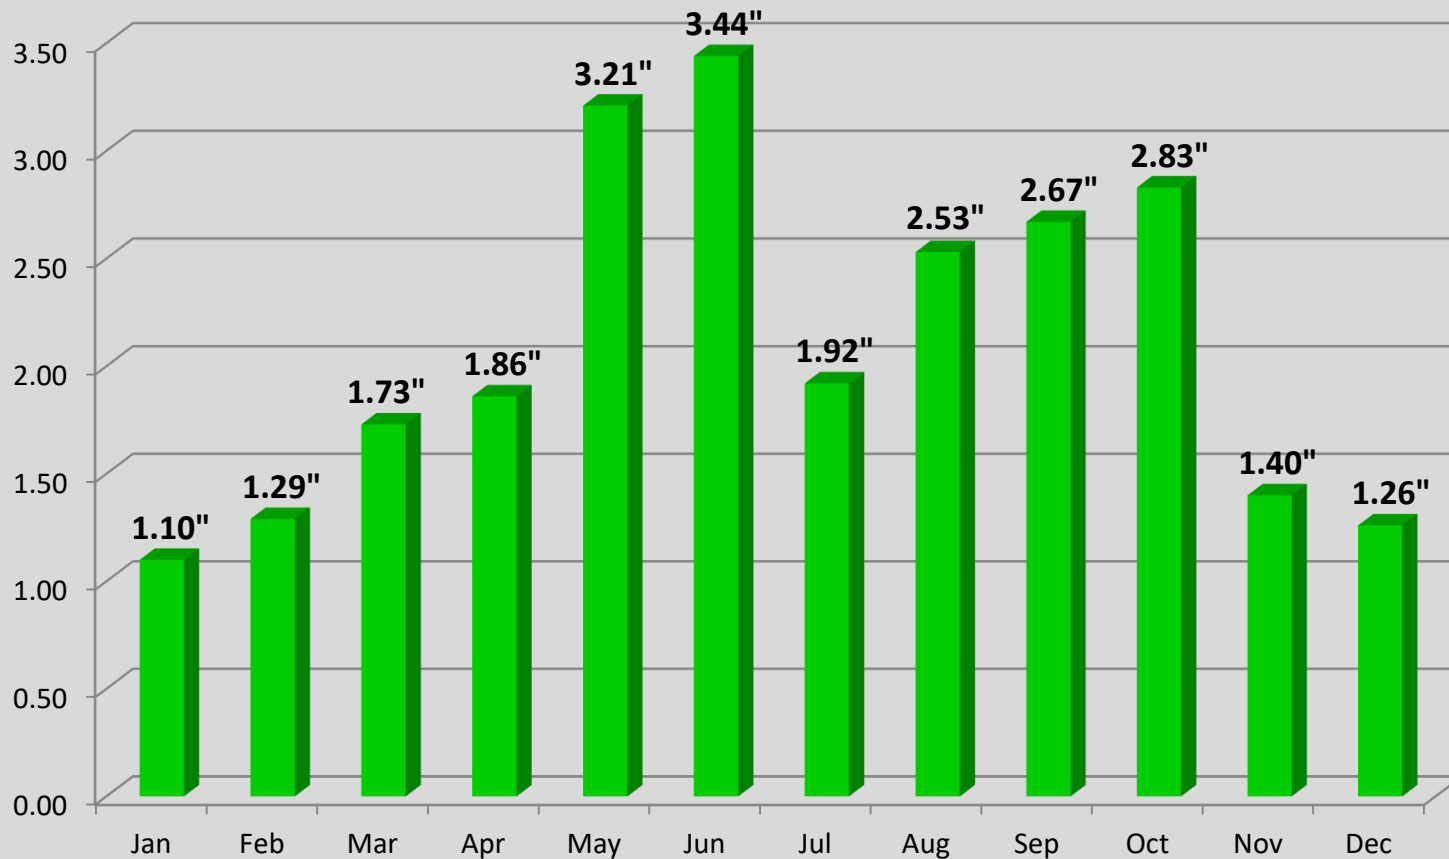

Abilene Normal Monthly Rainfall 1991-2020

**Annual
Normal:
25.24"**

■ Normal
Monthly
Rainfall